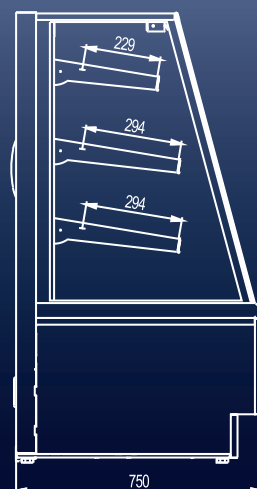

šikmé straight (slanted)