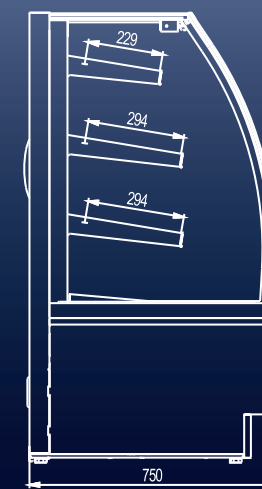

oblé curved

UNIS COOL, s.r.o.
Na Bašticí 201
739 01
Staré Město
Czech Republic

Tel.: +420 558 655 211
Fax: +420 558 655 104
info@uniscool.cz
www.uniscool.cz

unis