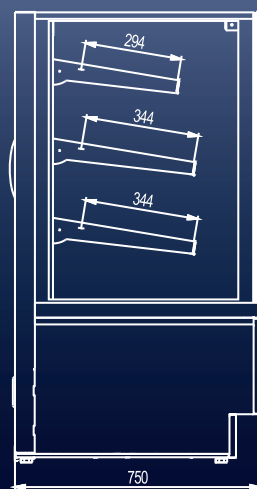

Opera 900 Self-service Black

Opera 600 Self-service Black

Opera 600 Bake-off Black

Wide range of display cabinets in lengths of 600, 900 or 1200, in standard or self-service versions and three types of glass designs – straight (slanted), curved or square. Further it is possible to choose from three colour options (black, inox or chrome-mirror stainless steel). Besides these cooling display cases, it is also available in heated version.

Model	Standard 600	Standard 900	Open 600 (self-service)	Open 900 (self-service)	Bake-off 600	Bake-off 900	Hot standard 600	Hot standard 900	
Hloubka Width	mm								
Výška Height	mm								
Tepl. rozsah Temp. range	°C						20/80 °C		
Chl. plocha Refr. Area	m ²	0,8	1,26	0,8	1,26	0,89	1,41	0,8	1,26
Příkon Power Input	W	620	650	860	1190	620	650	1600	3200
Spotřeba Consumption	kW/24 h	9,5	9,8	15,5	21,5	9,5	9,8	25	48
Čistá váha Net weight	kg	157	168	142	153	157	188	120	158

*Opera 1200 – na požádání lze vyrobit i v délce 1200 / can be produced on request only.
(At ambient temperature +25°C / 60% RH / Při okolní teplotě +25°C / 60% RH)

Provedení skel Glass designs

hranaté square